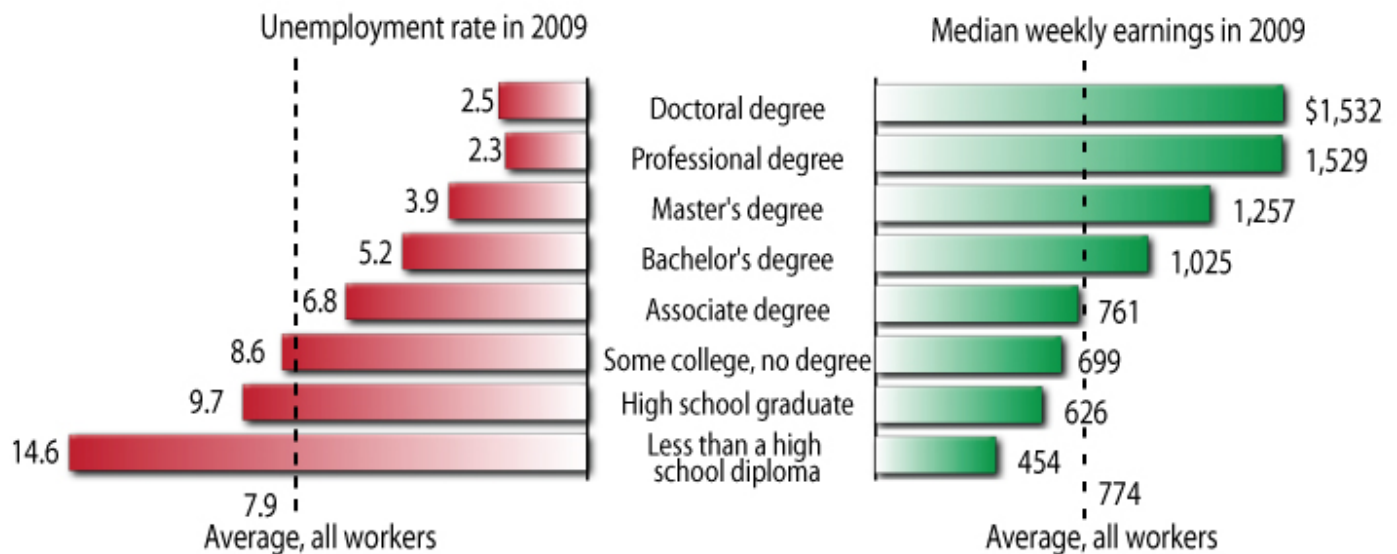

College, Career & Life Planning

Education & Training Pay

Education pays

Source: Bureau of Labor Statistics, Current Population Survey

Earnings and unemployment by educational attainment, persons age 25 and over, 2009

Education attained	Weekly earnings	Unemployment rate
Doctoral degree	\$1,532	2.5%
Professional degree	\$1,529	2.3%
Master's degree	\$1,257	3.9%
Bachelor's degree	\$1,025	5.2%
Associate degree	\$761	6.8%
Some college, no degree	\$699	8.6%
High school graduate	\$626	9.7%
Less than a high school diploma	\$454	14.6%