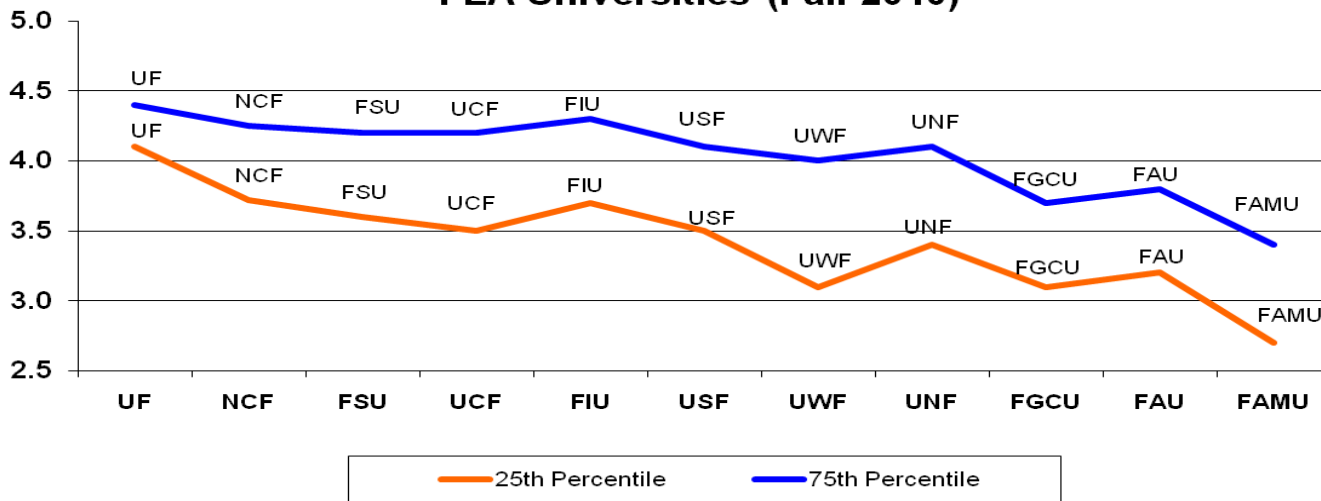

# College, Career & Life Planning

## ADMISSIONS (Mid-50%) TO FLORIDA UNIVERSITIES

**Mid 50% SAT for Admission to FLA Universities (Fall 2010)**

**Mid 50% GPA for Admission to FLA Universities (Fall 2010)**

NCF – New College of Florida (Sarasota)  
 UF – University of Florida (Gainesville)  
 FSU – Florida State University (Tallahassee)  
 UCF – University of Central Florida (Orlando)  
 UNF – University of Northern Florida (Jacksonville)  
 FIU – Florida International University (Miami)